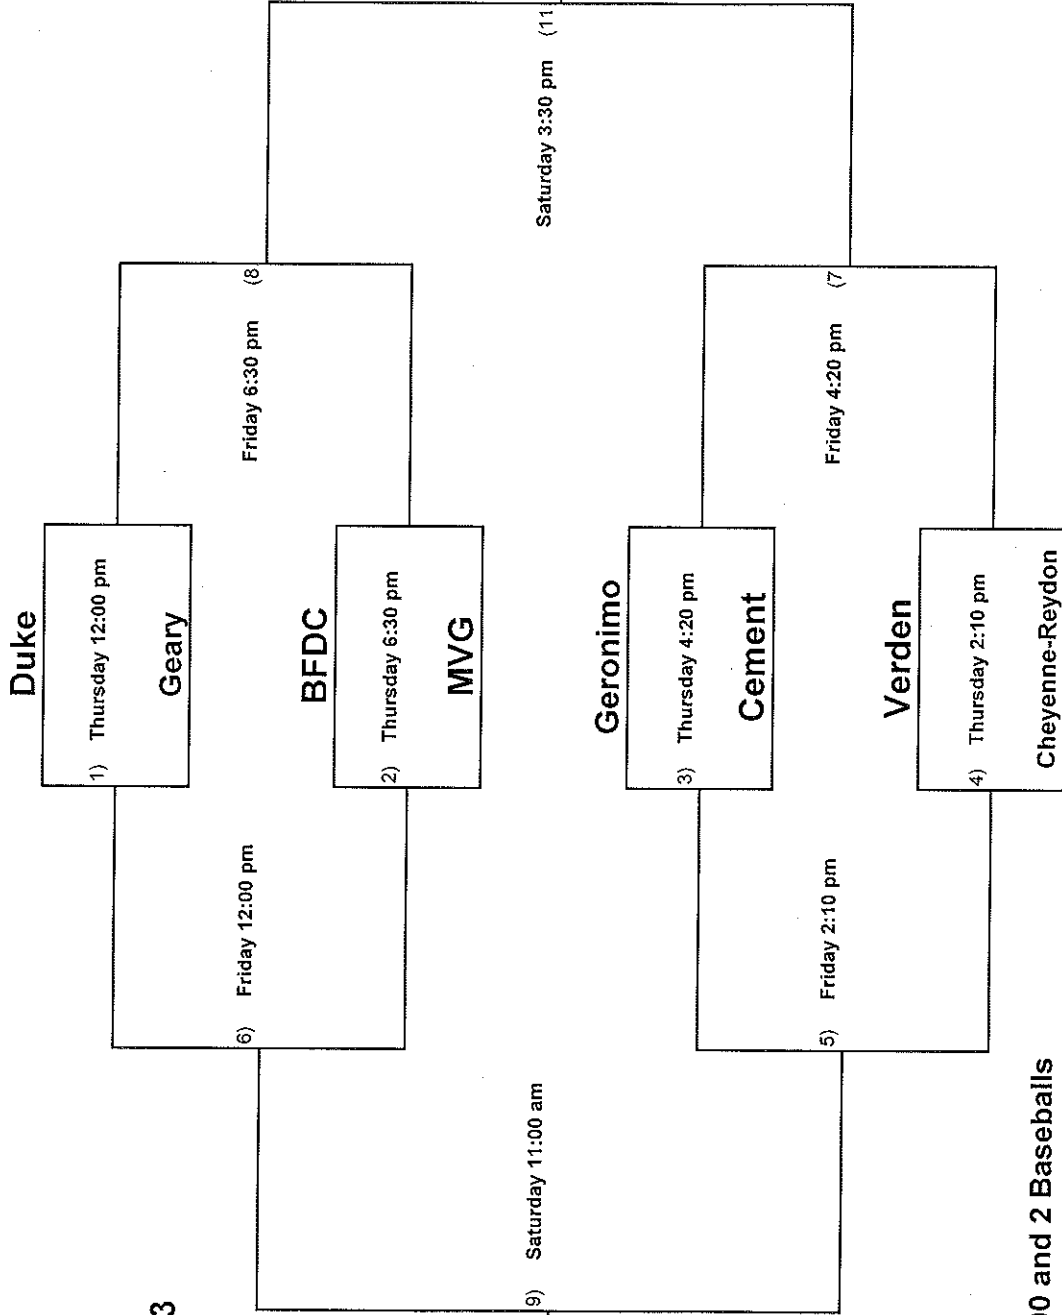

Mountain View-Gotebo Invitational Baseball Tournament

April 1-3, 2021

Admission:

Adults - \$5

Students - \$3

Sr. Citizens - \$3

RUN RULE

15 after 3

10 after 4

8 after 5

Entry Fee - \$200.00 and 2 Baseballs

All games are on 2 hour time limit EXCEPT games 7, 8 and 11 which are not timed

Dugout Assignments---If MVG is not playing, then Top team on Bracket will be in 3rd Base Dugout